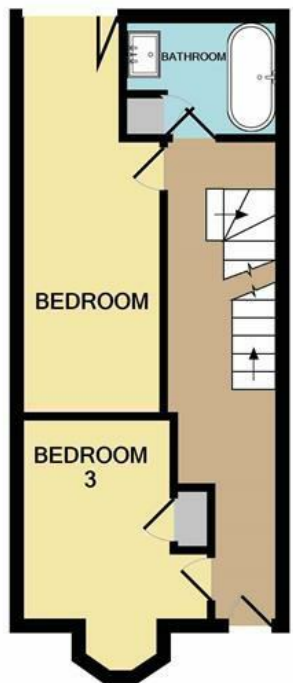

Mill Hill Road | Norwich | NR2
 Per Month £3,800 Per Month

BASEMENT LEVEL

GROUND FLOOR

1ST FLOOR

2ND FLOOR

Whilst every attempt has been made to ensure the accuracy of the floor plan contained here, measurements of doors, windows, rooms and any other items are approximate and no responsibility is taken for any error, omission, or mis-statement. This plan is for illustrative purposes only and should be used as such by any prospective purchaser. The services, systems and appliances shown have not been tested and no guarantee as to their operability or efficiency can be given
 Made with Metropix ©2021

Luxury student let abbotFox are pleased to offer this six-bedroom property located in the popular golden triangle just off Unthank Road. Suitable for both UEA and NUA students, this property has been recently refurbished throughout. The basement level offers a modern kitchen and entertaining area with access to a rear garden, shower/utility room and a bedroom with independent access. The ground floor benefits from three double bedrooms and a four-piece bathroom. The first floor comprises two further double bedrooms and a second, four-piece bathroom. The top floor offers a double bedroom with an ensuite shower room.