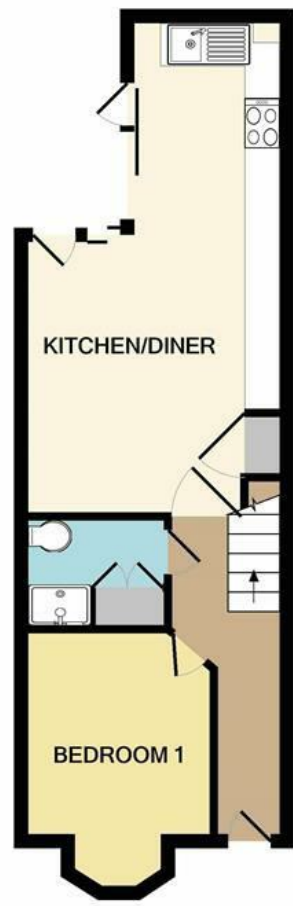

Mill Hill Road | Norwich | NR2
 Per Month £3,800 Per Month

BASEMENT LEVEL

GROUND FLOOR

1ST FLOOR

2ND FLOOR

Whilst every attempt has been made to ensure the accuracy of the floor plan contained here, measurements of doors, windows, rooms and any other items are approximate and no responsibility is taken for any error, omission, or mis-statement. This plan is for illustrative purposes only and should be used as such by any prospective purchaser. The services, systems and appliances shown have not been tested and no guarantee as to their operability or efficiency can be given
 Made with Metropix ©2021

Luxury student let abbotFox are pleased to offer this six-bedroom property located in the popular golden triangle just off Unthank Road. Suitable for both UEA and NUA students, this property has been recently refurbished throughout. The basement level offers a modern kitchen and entertaining area with access to a rear garden, shower/utility room and a bedroom with independent access. The ground floor benefits from three double bedrooms and a four-piece bathroom. The first floor comprises two further double bedrooms and a second, four-piece bathroom. The top floor offers a double bedroom with an ensuite shower room.