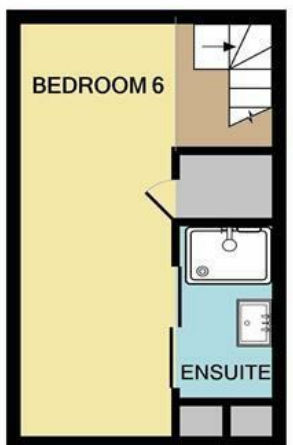

Mill Hill Road | Norwich | NR2
 Per Month £3,800 Per Month

BASEMENT LEVEL

GROUND FLOOR

1ST FLOOR

2ND FLOOR

Whilst every attempt has been made to ensure the accuracy of the floor plan contained here, measurements of doors, windows, rooms and any other items are approximate and no responsibility is taken for any error, omission, or mis-statement. This plan is for illustrative purposes only and should be used as such by any prospective purchaser. The services, systems and appliances shown have not been tested and no guarantee as to their operability or efficiency can be given
 Made with Metropix ©2021

Luxury student let abbotFox are pleased to offer this six-bedroom property located in the popular golden triangle just off Unthank Road. Suitable for both UEA and NUA students, this property has been recently refurbished throughout. The basement level offers a modern kitchen and entertaining area with access to a rear garden, shower/utility room and a bedroom with independent access. The ground floor benefits from three double bedrooms and a four-piece bathroom. The first floor comprises two further double bedrooms and a second, four-piece bathroom. The top floor offers a double bedroom with an ensuite shower room.